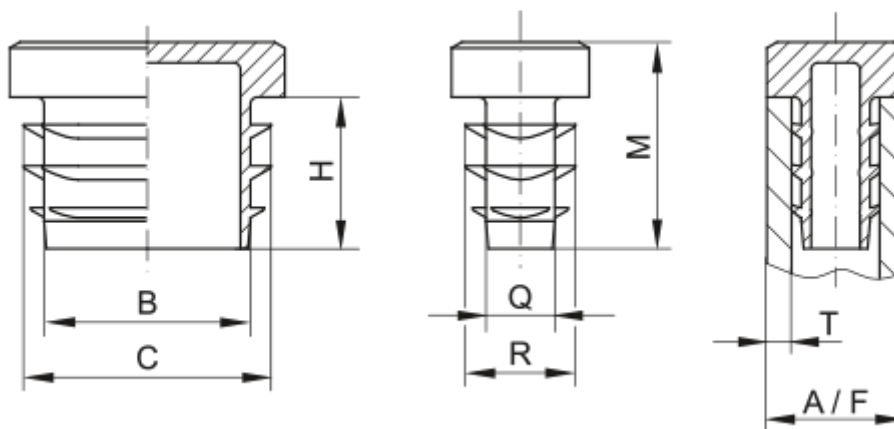

Article number: 59GPN270R120403

Description: KLEE Square plugs GPN 270 - 120x40 (Wall thickness 3)

## Measures

A = 120x40

B = 111

C = 116

H = 17

M = 22

Q = 31

R = 36